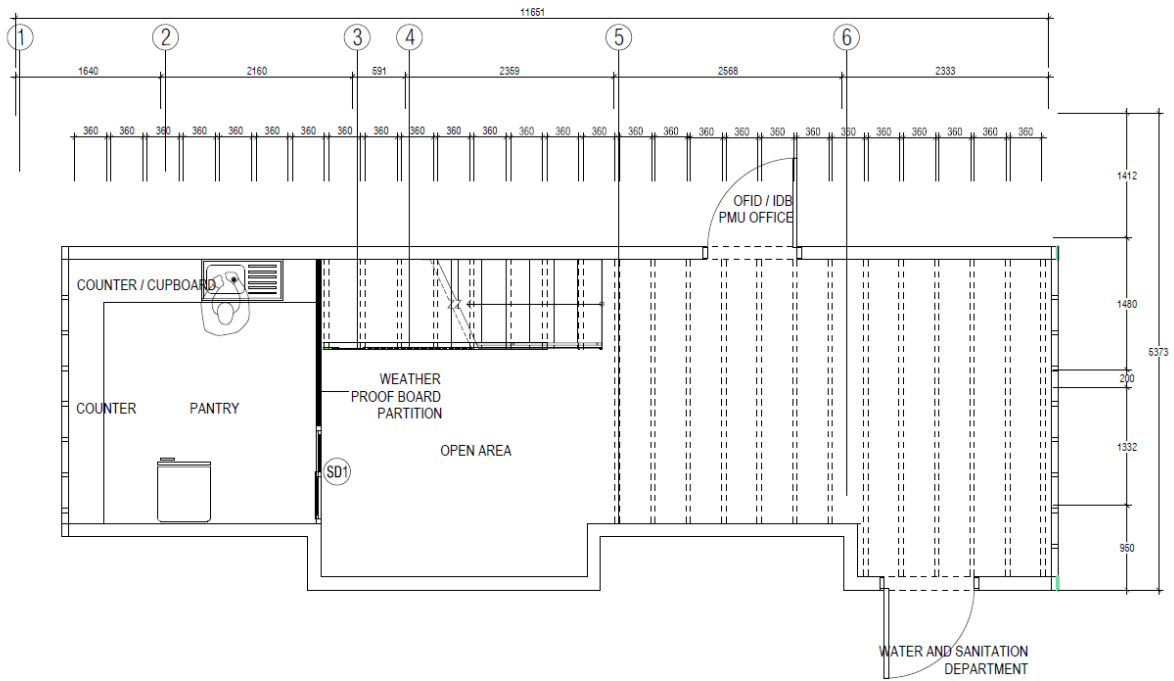

procurement@environment.gov.mv : ފޯމް ސަލާމަތް

www.environment.gov.mv : ފޯމް ސަލާމަތް

DOOR & WINDOW SCHEDULE

FIRST FLOOR OPEN TERRACE AND STAIR

FRONT WALL FRAMING

FRONT WALL FINISHING

SD02	SLIDING DOOR	QTY
LOCATION	KITCHEN ROOM	-
REMARKS	FIXED GLASS SLIDING DOOR WITH ALUMINUM FRAMING	-