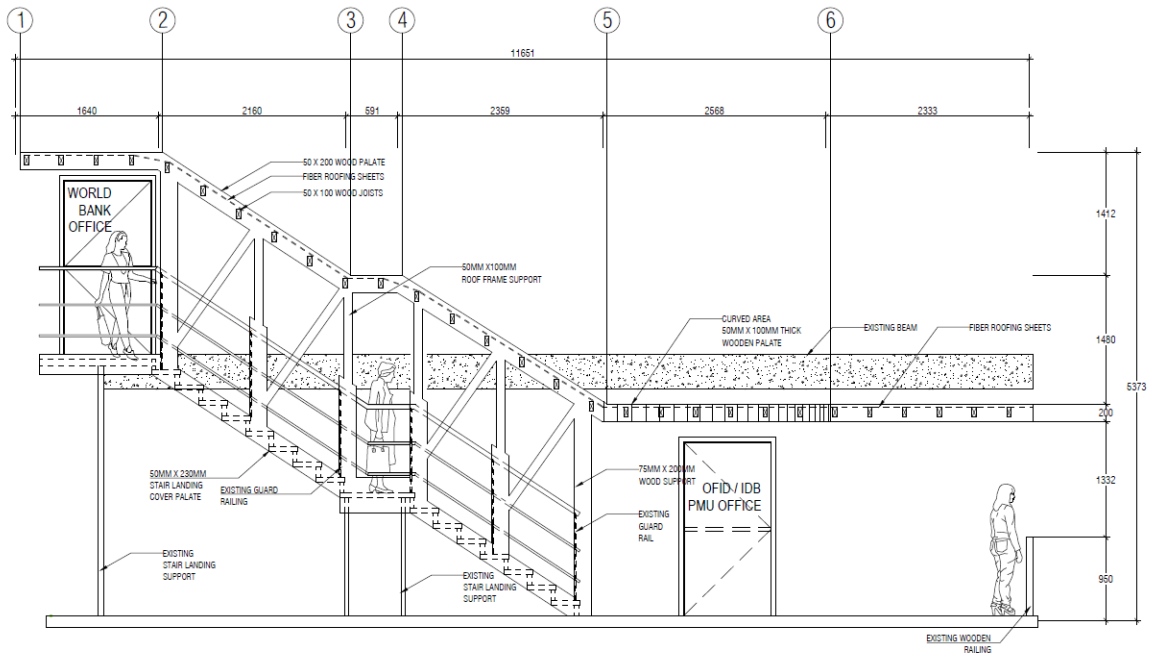

procurement@environment.gov.mv : ފޯމް ސަލާމަތް

www.environment.gov.mv : ފޯމް ސަލާމަތް

DOOR & WINDOW SCHEDULE

FIRST FLOOR OPEN TERRACE AND STAIR

FRONT WALL FRAMING

FRONT WALL FINISHING

SD02	SLIDING DOOR	QTY
LOCATION	KITCHEN ROOM	-
REMARKS	FIXED GLASS SLIDING DOOR WITH ALUMINUM FRAMING	-