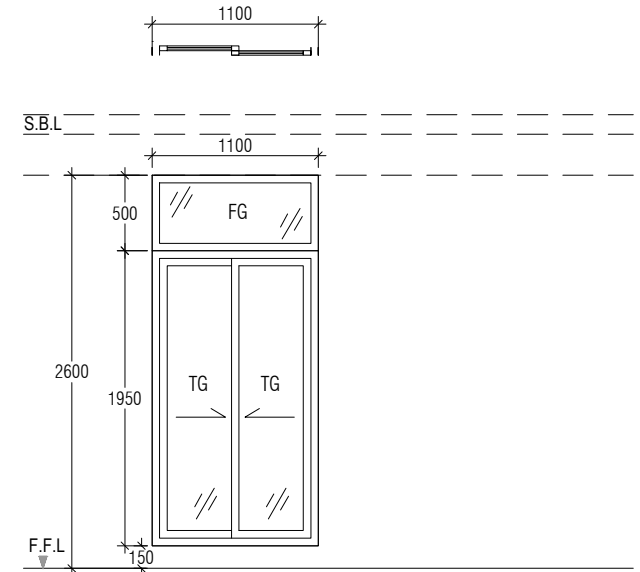

DOOR & WINDOW SCHEDULE

SCALE 1:50

FIRST FLOOR OPEN TERRACE AND STAIR

SCALE 1:50

FRONT WALL FRAMING

FRONT WALL FINISHING

RARE WALL FRAMING

RARE WALL FINISHING