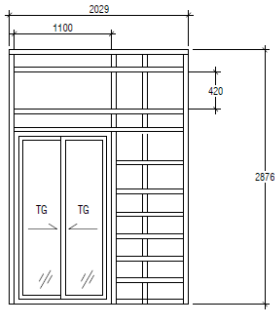

procurement@environment.gov.mv : ފޯމް ސަލާމަތް

www.environment.gov.mv : ފޯމް ސަލާމަތް

DOOR & WINDOW SCHEDULE

FIRST FLOOR OPEN TERRACE AND STAIR

FRONT WALL FRAMING

FRONT WALL FINISHING

SD02	SLIDING DOOR	QTY
LOCATION	KITCHEN ROOM	-
REMARKS	FIXED GLASS SLIDING DOOR WITH ALUMINUM FRAMING	-