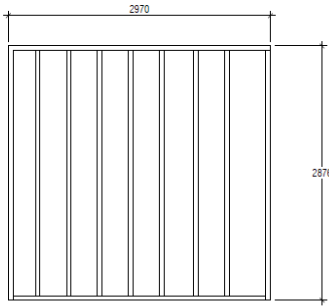

RARE WALL FRAMING