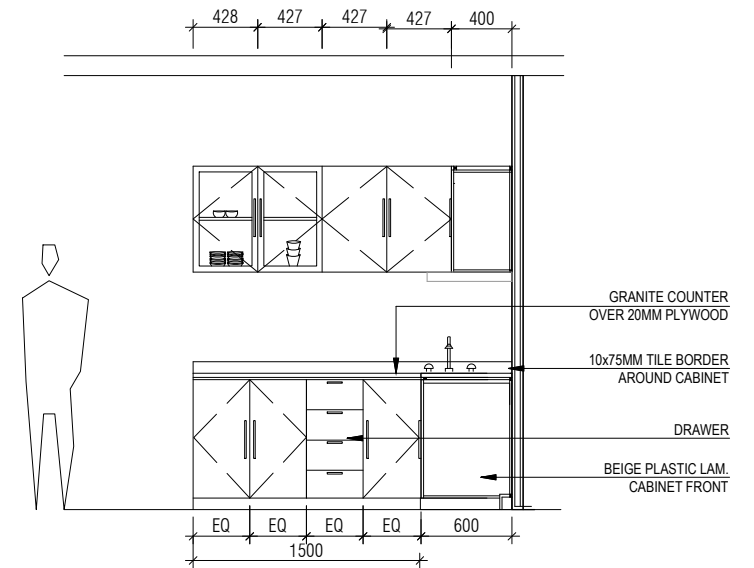

SD02	SLIDING DOOR	QTY
LOCATION	KITCHEN ROOM	-
REMARKS	FIXED GLASS SLIDING DOOR WITH ALUMINUM FRAMING	

FRONT AND RARE PARTITION WALLS IN PANTRY

SCALE 1:50

DOOR & WINDOW SCHEDULE

SCALE 1:50

KITCHEN COUNTER DETAILS

SCALE 1:50

DOOR & WINDOW SCHEDULE

SCALE 1:50