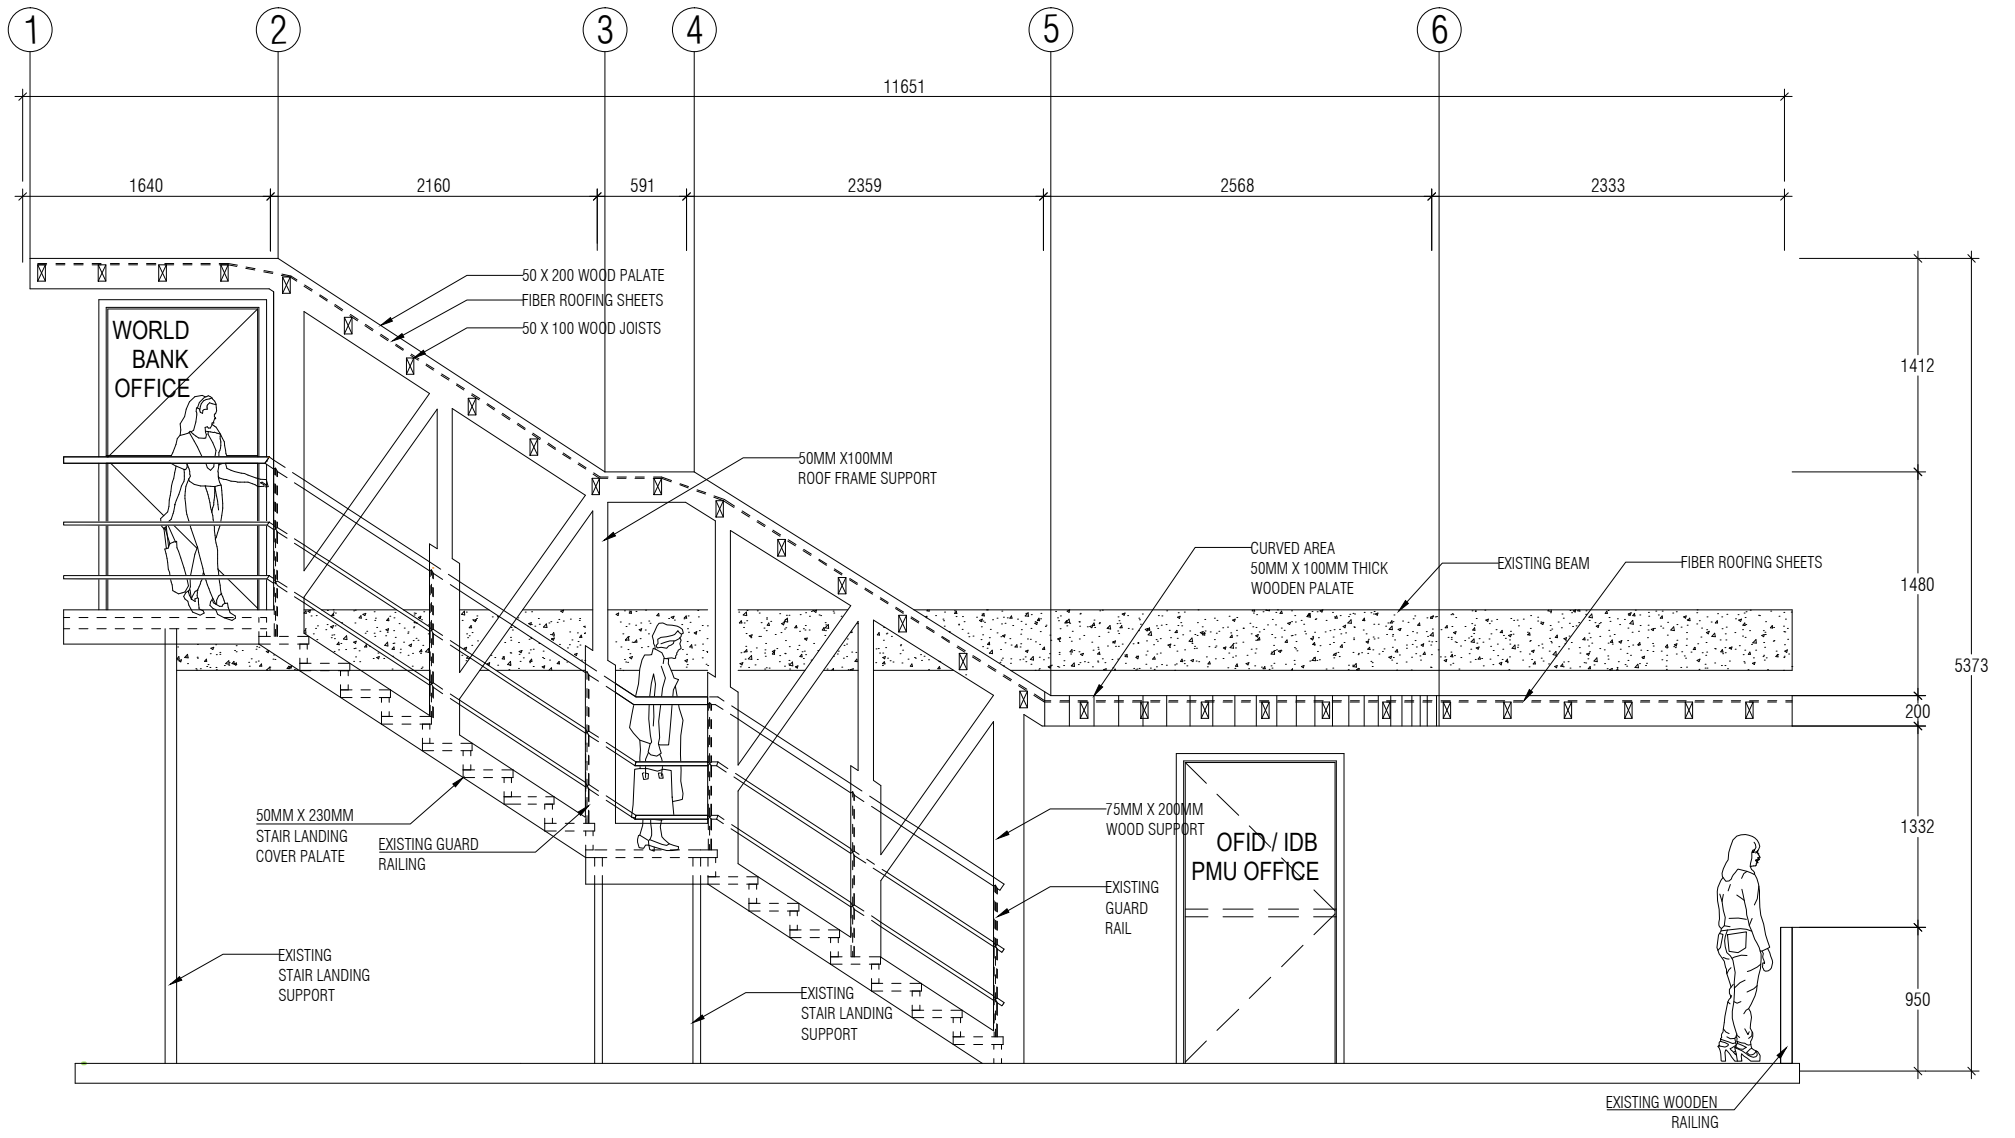

FIRST FLOOR OPEN TERRACE AND STAIR

SCALE 1:50