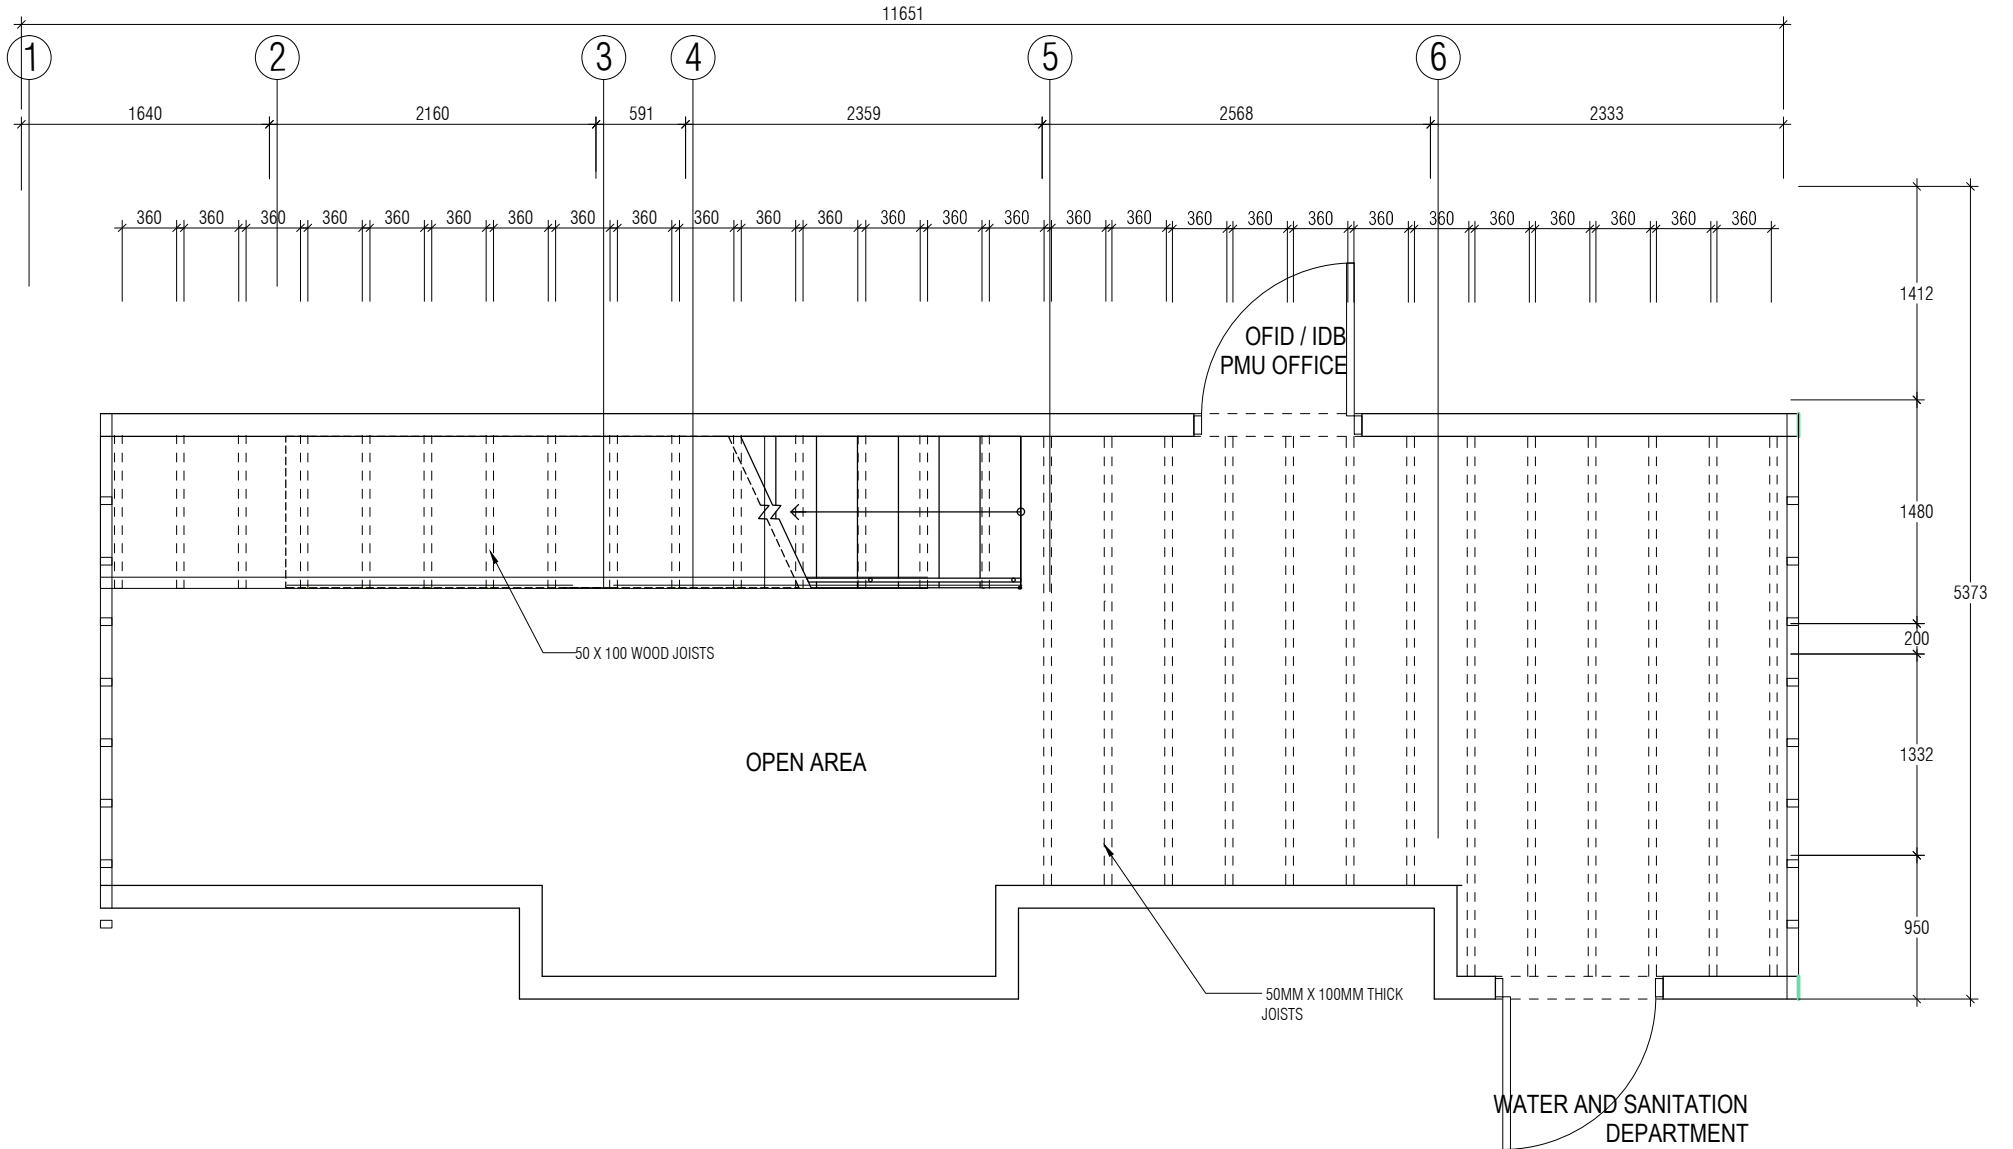

DOOR & WINDOW SCHEDULE

SCALE 1:50