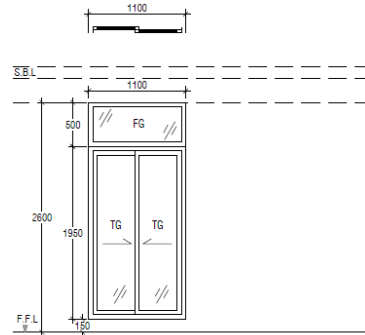

procurement@environment.gov.mv : ފޯމް ސަލާމަތް

www.environment.gov.mv : ފޯމް ސަލާމަތް

DOOR & WINDOW SCHEDULE

FIRST FLOOR OPEN TERRACE AND STAIR

FRONT WALL FRAMING

FRONT WALL FINISHING

SD02	SLIDING DOOR	QTY
LOCATION	KITCHEN ROOM	-
REMARKS	FIXED GLASS SLIDING DOOR WITH ALUMINUM FRAMING	-