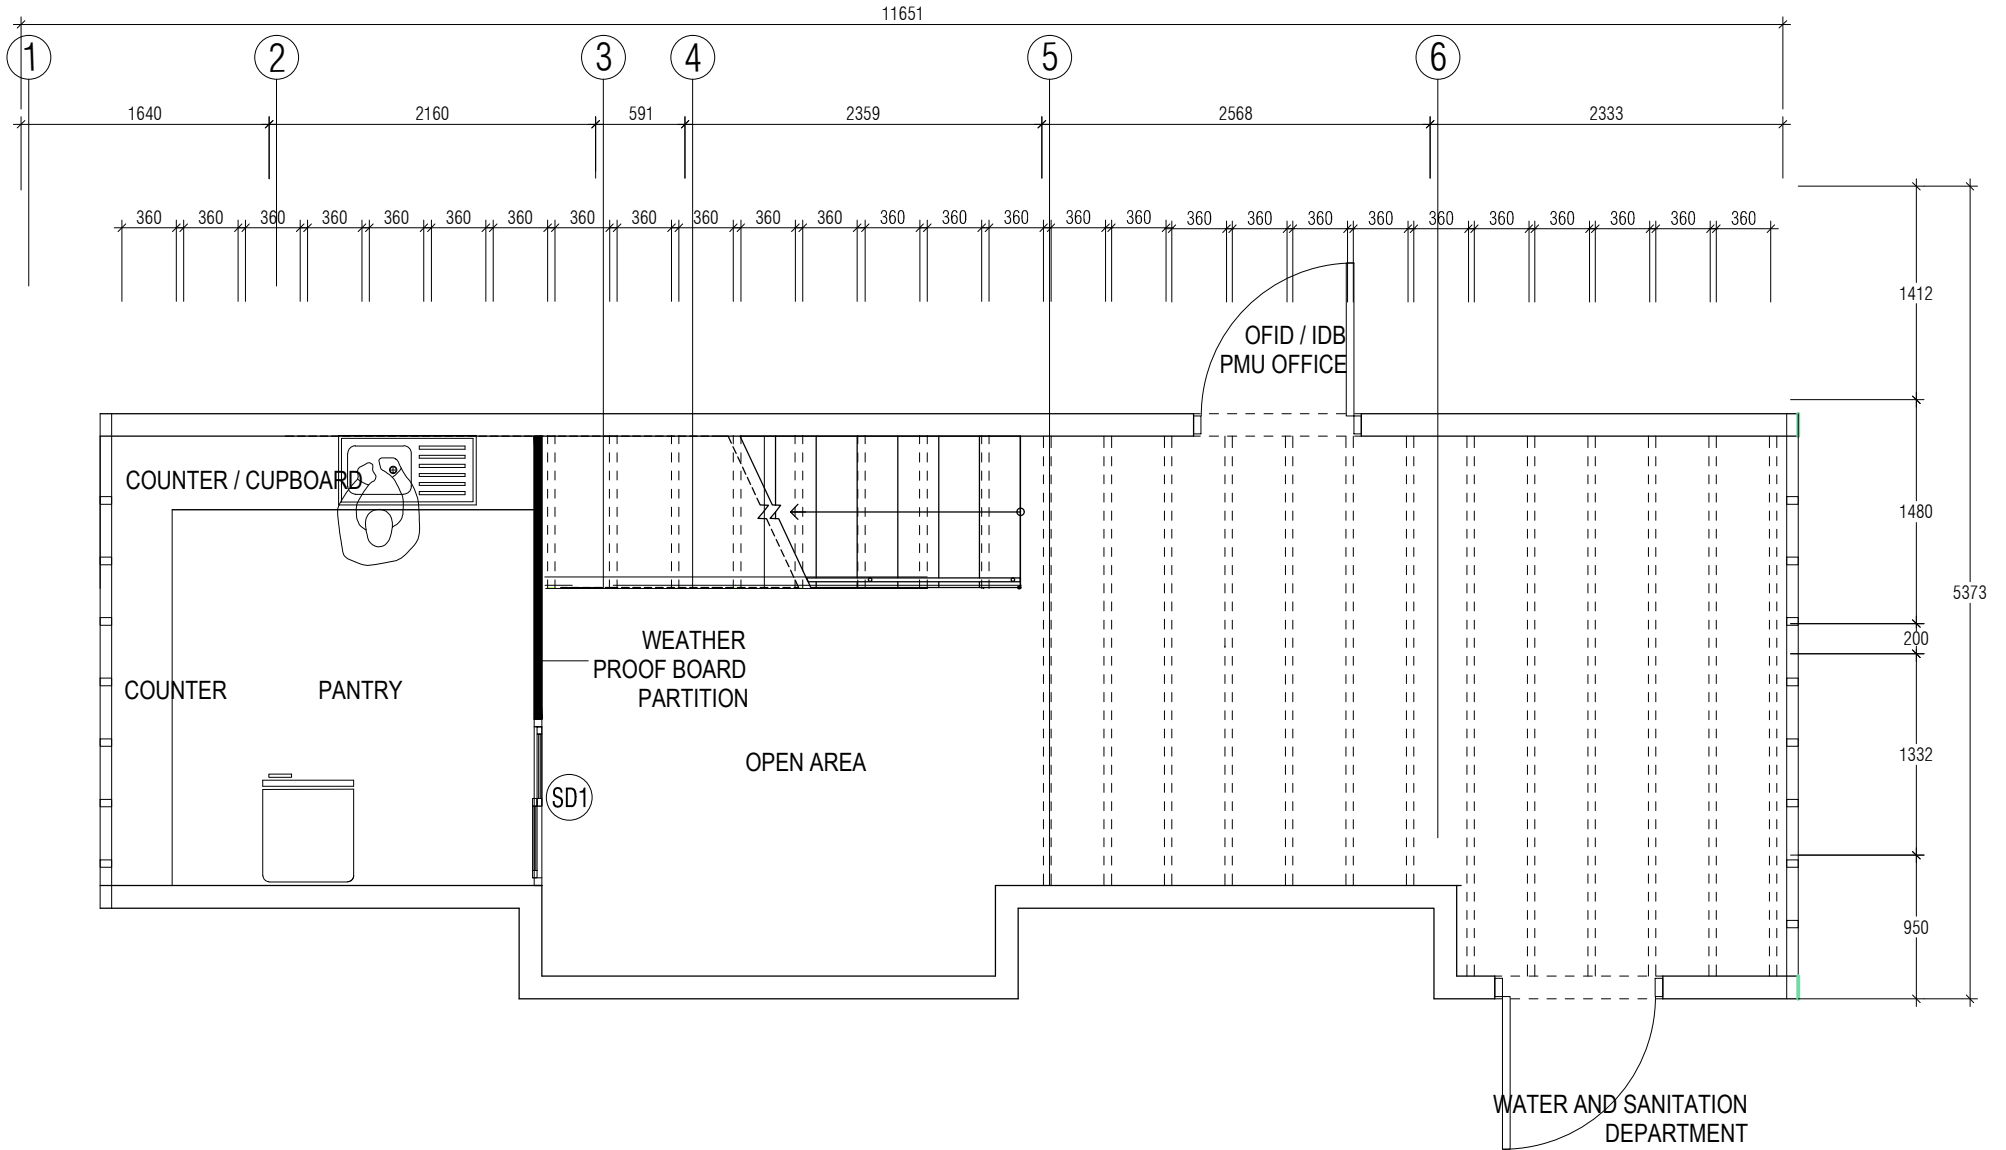

SCALE 1:50

DOOR & WINDOW SCHEDULE

SCALE 1:50