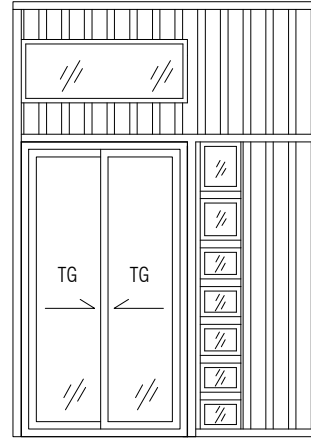

DOOR & WINDOW SCHEDULE

SCALE 1:50

FIRST FLOOR OPEN TERRACE AND STAIR

SCALE 1:50

FRONT WALL FRAMING

FRONT WALL FINISHING

RARE WALL FRAMING

RARE WALL FINISHING