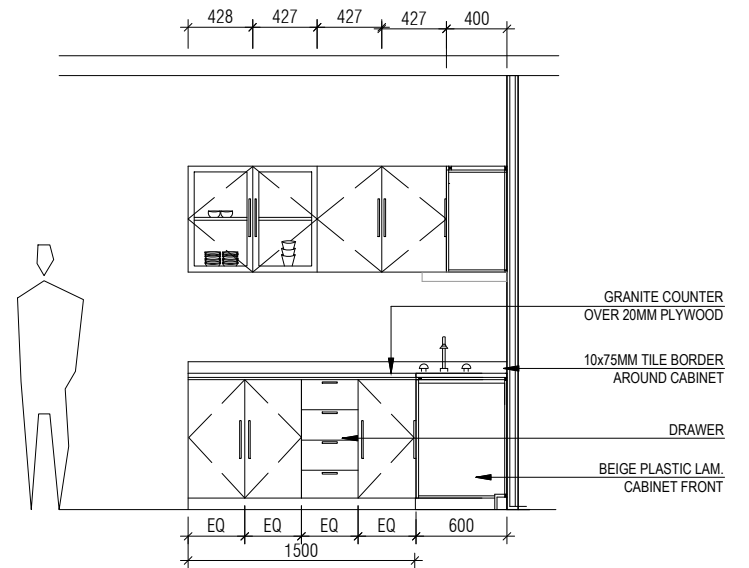

SD02	SLIDING DOOR	QTY
LOCATION	KITCHEN ROOM	-
REMARKS	FIXED GLASS SLIDING DOOR WITH ALUMINUM FRAMING	

FRONT AND RARE PARTITION WALLS IN PANTRY

SCALE 1:50

DOOR & WINDOW SCHEDULE

SCALE 1:50

KITCHEN COUNTER DETAILS

SCALE 1:50

DOOR & WINDOW SCHEDULE

SCALE 1:50