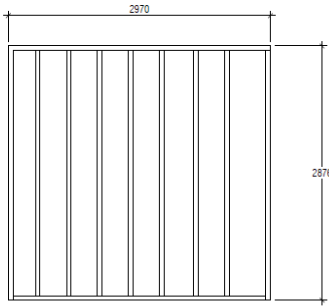

DOOR & WINDOW SCHEDULE

FIRST FLOOR OPEN TERRACE AND STAIR

FRONT WALL FRAMING

FRONT WALL FINISHING

SD02	SLIDING DOOR	QTY
LOCATION	KITCHEN ROOM	-
REMARKS	FIXED GLASS SLIDING DOOR WITH ALUMINUM FRAMING	-

RARE WALL FRAMING