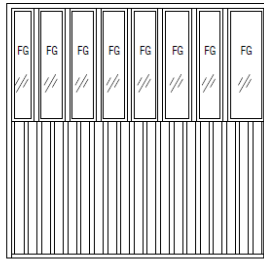

DOOR & WINDOW SCHEDULE

FIRST FLOOR OPEN TERRACE AND STAIR

FRONT WALL FRAMING

FRONT WALL FINISHING

SD02	SLIDING DOOR	QTY
LOCATION	KITCHEN ROOM	-
REMARKS	FIXED GLASS SLIDING DOOR WITH ALUMINUM FRAMING	-

RARE WALL FRAMING