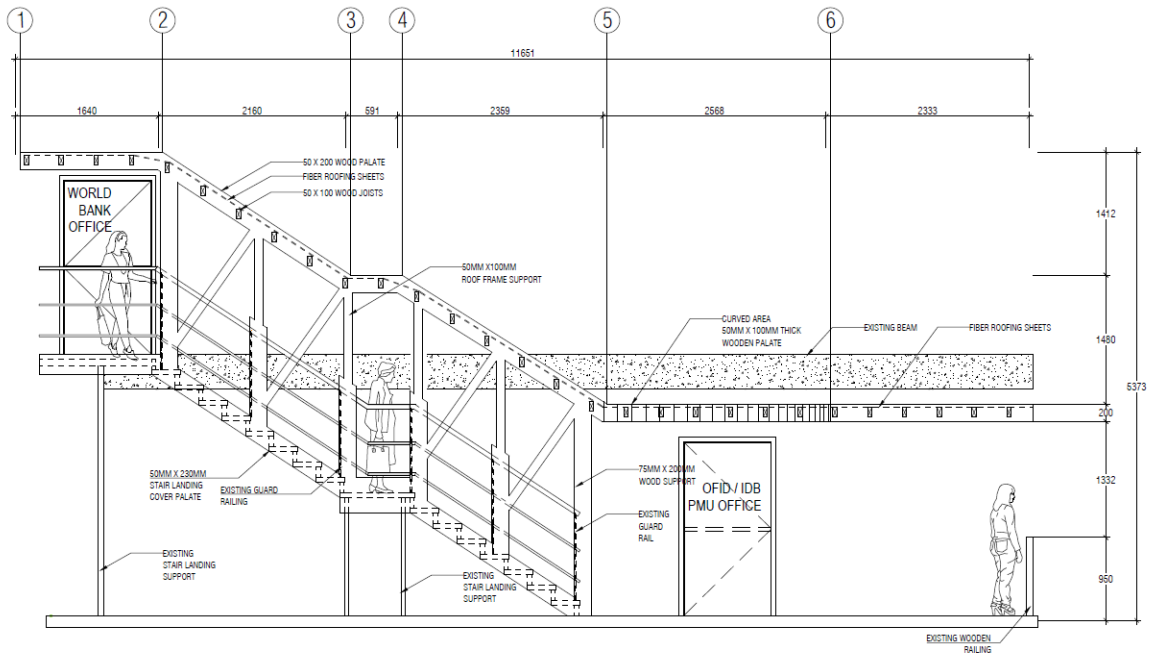

DOOR & WINDOW SCHEDULE

FIRST FLOOR OPEN TERRACE AND STAIR

FRONT WALL FRAMING

FRONT WALL FINISHING

SD02	SLIDING DOOR	QTY
LOCATION	KITCHEN ROOM	-
REMARKS	FIXED GLASS SLIDING DOOR WITH ALUMINUM FRAMING	-

RARE WALL FRAMING

DOOR & WINDOW SCHEDULE

SCALE 1:50

FIRST FLOOR OPEN TERRACE AND STAIR

SCALE 1:50

FRONT WALL FRAMING

FRONT WALL FINISHING

RARE WALL FRAMING

RARE WALL FINISHING

SCALE 1:50

DOOR & WINDOW SCHEDULE

SCALE 1:50