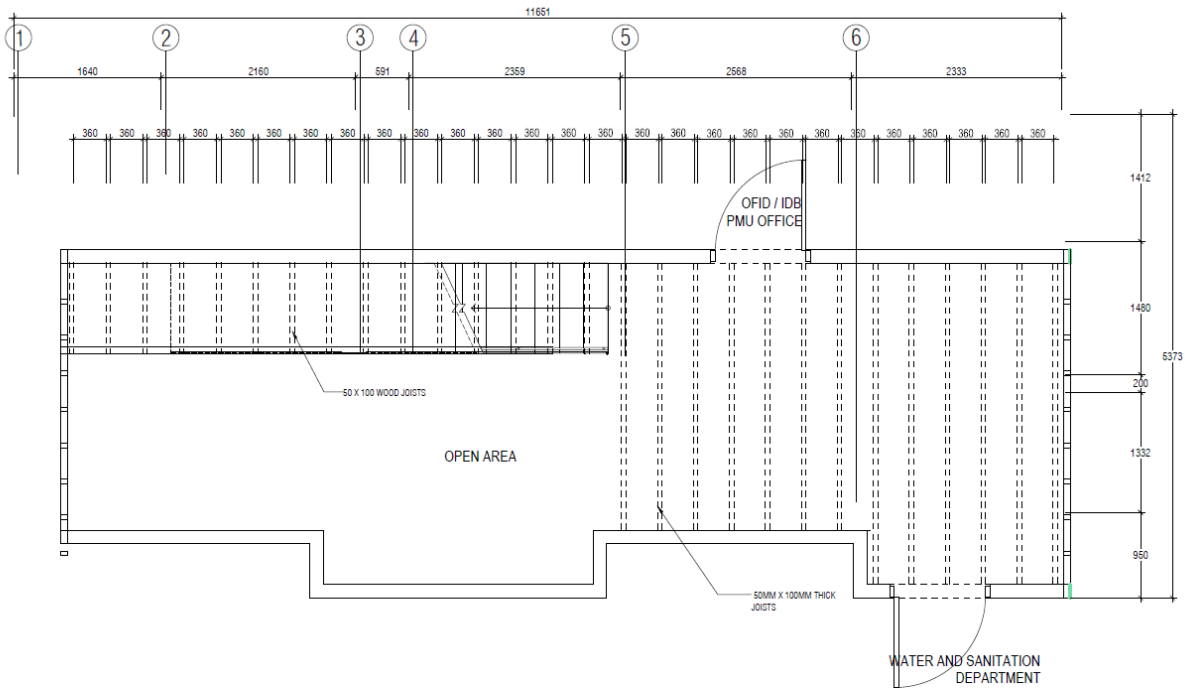

FRONT AND RARE PARTITION WALLS IN PANTRY

DOOR & WINDOW SCHEDULE