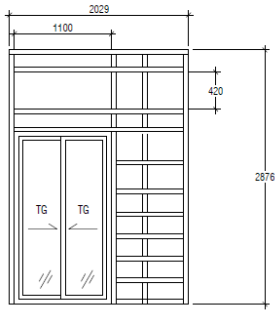

DOOR & WINDOW SCHEDULE

FIRST FLOOR OPEN TERRACE AND STAIR

FRONT WALL FRAMING

FRONT WALL FINISHING

SD02	SLIDING DOOR	QTY
LOCATION	KITCHEN ROOM	-
REMARKS	FIXED GLASS SLIDING DOOR WITH ALUMINUM FRAMING	-

RARE WALL FRAMING