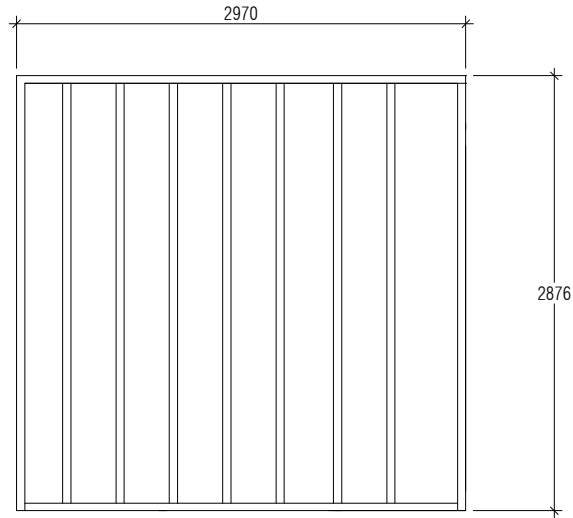

DOOR & WINDOW SCHEDULE

SCALE 1:50

FIRST FLOOR OPEN TERRACE AND STAIR

SCALE 1:50

FRONT WALL FRAMING

FRONT WALL FINISHING

RARE WALL FRAMING

RARE WALL FINISHING