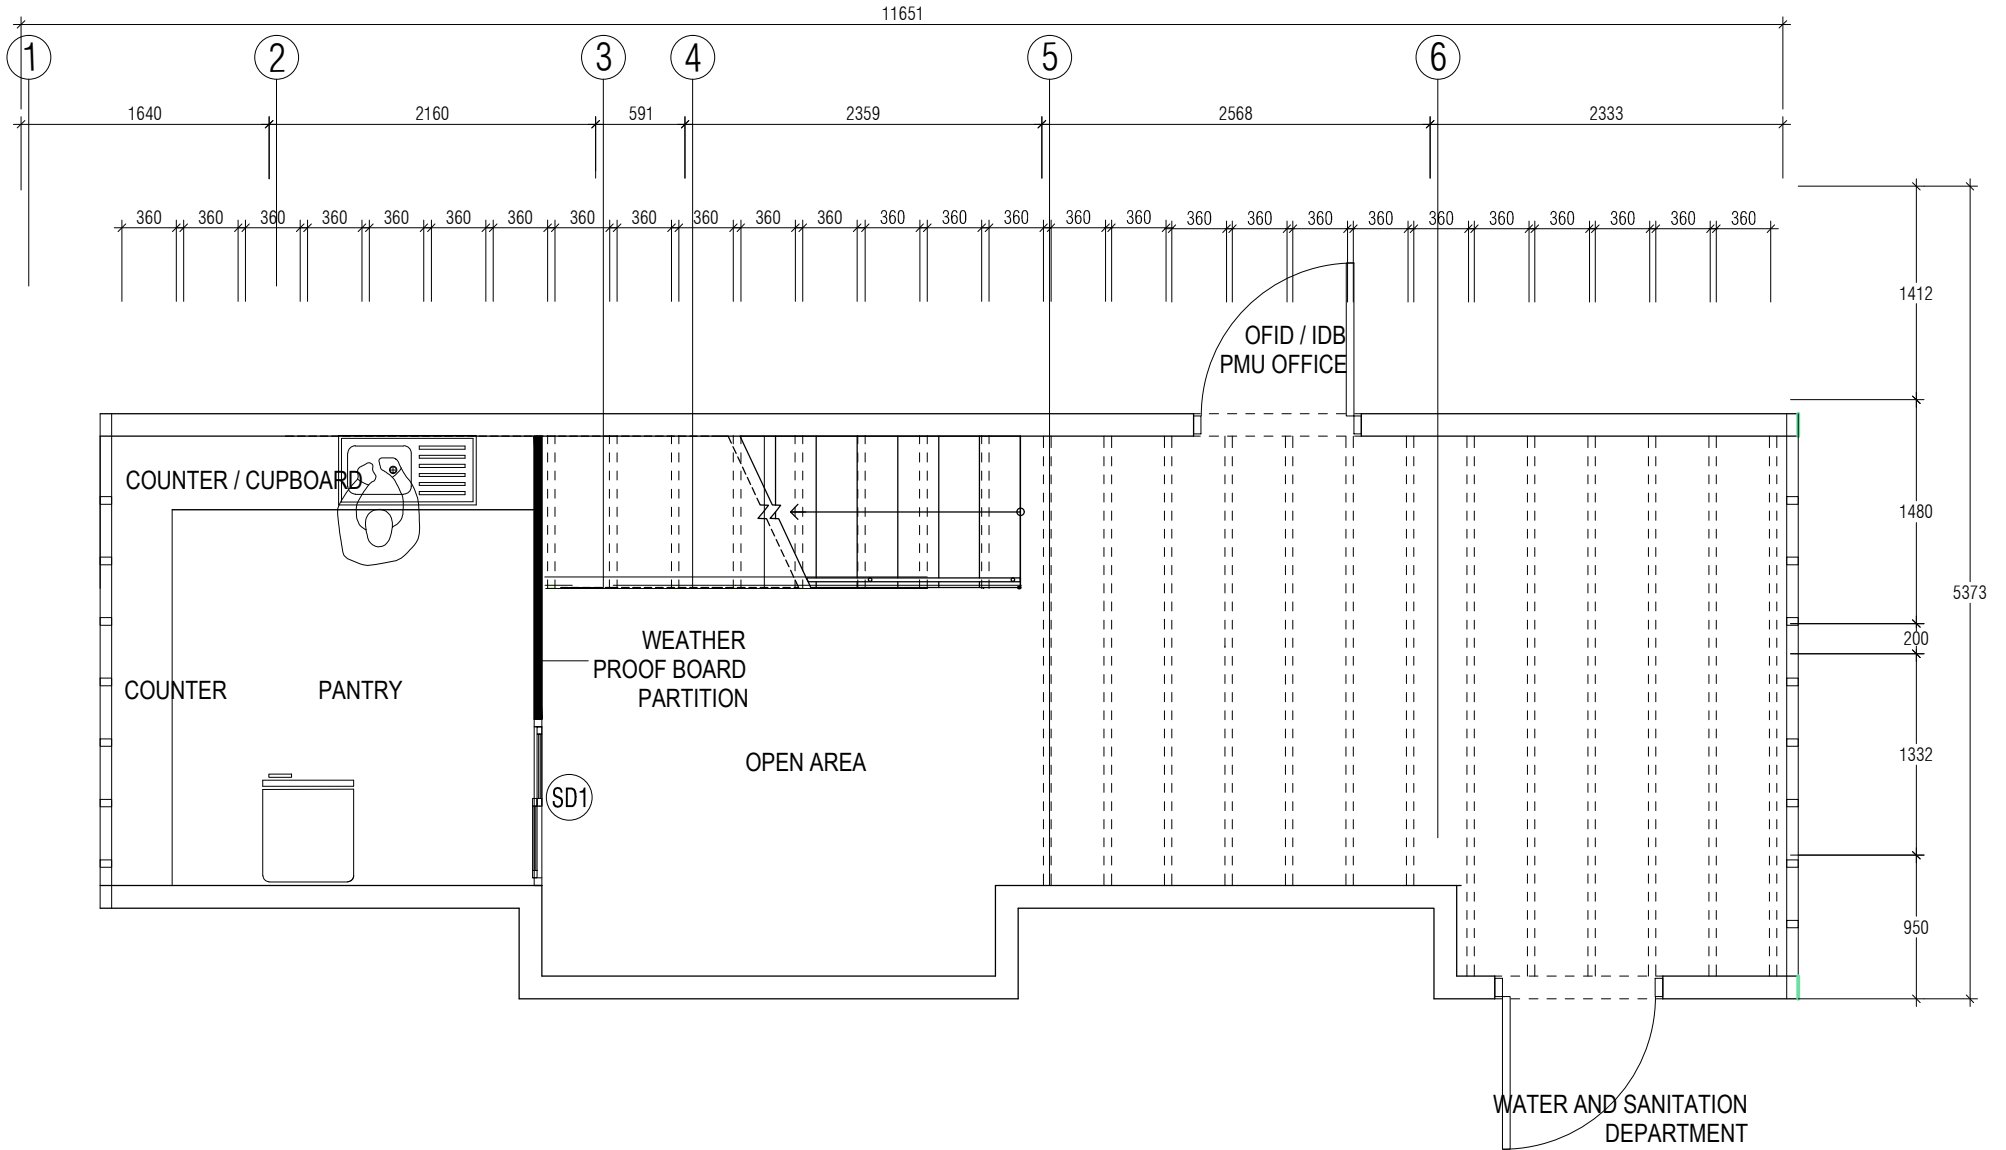

SD02	SLIDING DOOR	QTY
LOCATION	KITCHEN ROOM	-
REMARKS	FIXED GLASS SLIDING DOOR WITH ALUMINUM FRAMING	

FRONT AND RARE PARTITION WALLS IN PANTRY

SCALE 1:50

DOOR & WINDOW SCHEDULE

SCALE 1:50

KITCHEN COUNTER DETAILS

SCALE 1:50

DOOR & WINDOW SCHEDULE

SCALE 1:50