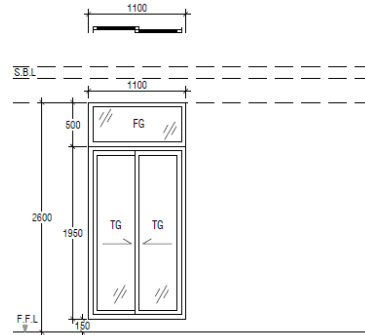

DOOR & WINDOW SCHEDULE

FIRST FLOOR OPEN TERRACE AND STAIR

FRONT WALL FRAMING

FRONT WALL FINISHING

SD02	SLIDING DOOR	QTY
LOCATION	KITCHEN ROOM	-
REMARKS	FIXED GLASS SLIDING DOOR WITH ALUMINUM FRAMING	-

RARE WALL FRAMING