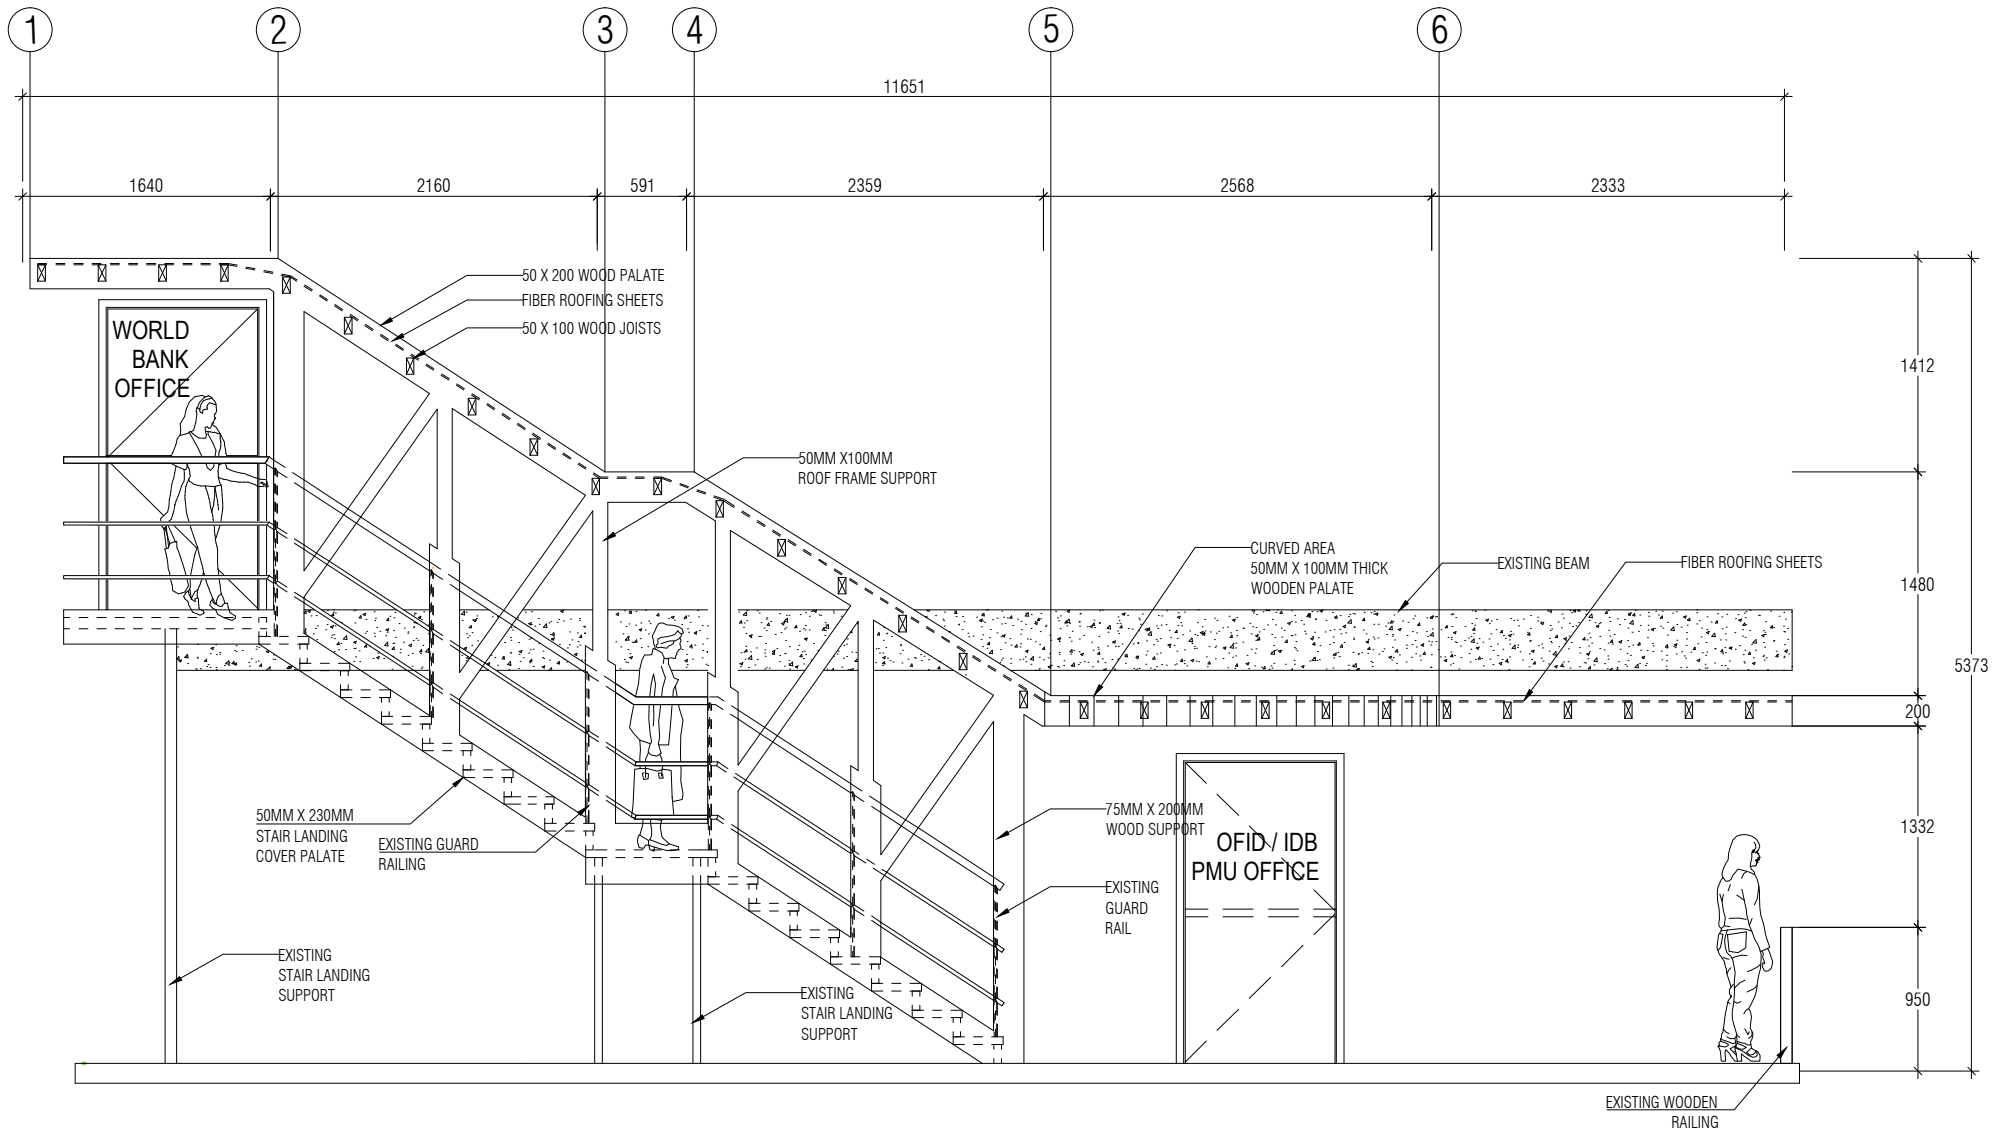

DOOR & WINDOW SCHEDULE

FIRST FLOOR OPEN TERRACE AND STAIR

FRONT WALL FRAMING

FRONT WALL FINISHING

SD02	SLIDING DOOR	QTY
LOCATION	KITCHEN ROOM	-
REMARKS	FIXED GLASS SLIDING DOOR WITH ALUMINUM FRAMING	-

RARE WALL FRAMING

DOOR & WINDOW SCHEDULE

SCALE 1:50

FIRST FLOOR OPEN TERRACE AND STAIR

SCALE 1:50

FRONT WALL FRAMING

FRONT WALL FINISHING

RARE WALL FRAMING

RARE WALL FINISHING

SCALE 1:50

DOOR & WINDOW SCHEDULE

SCALE 1:50