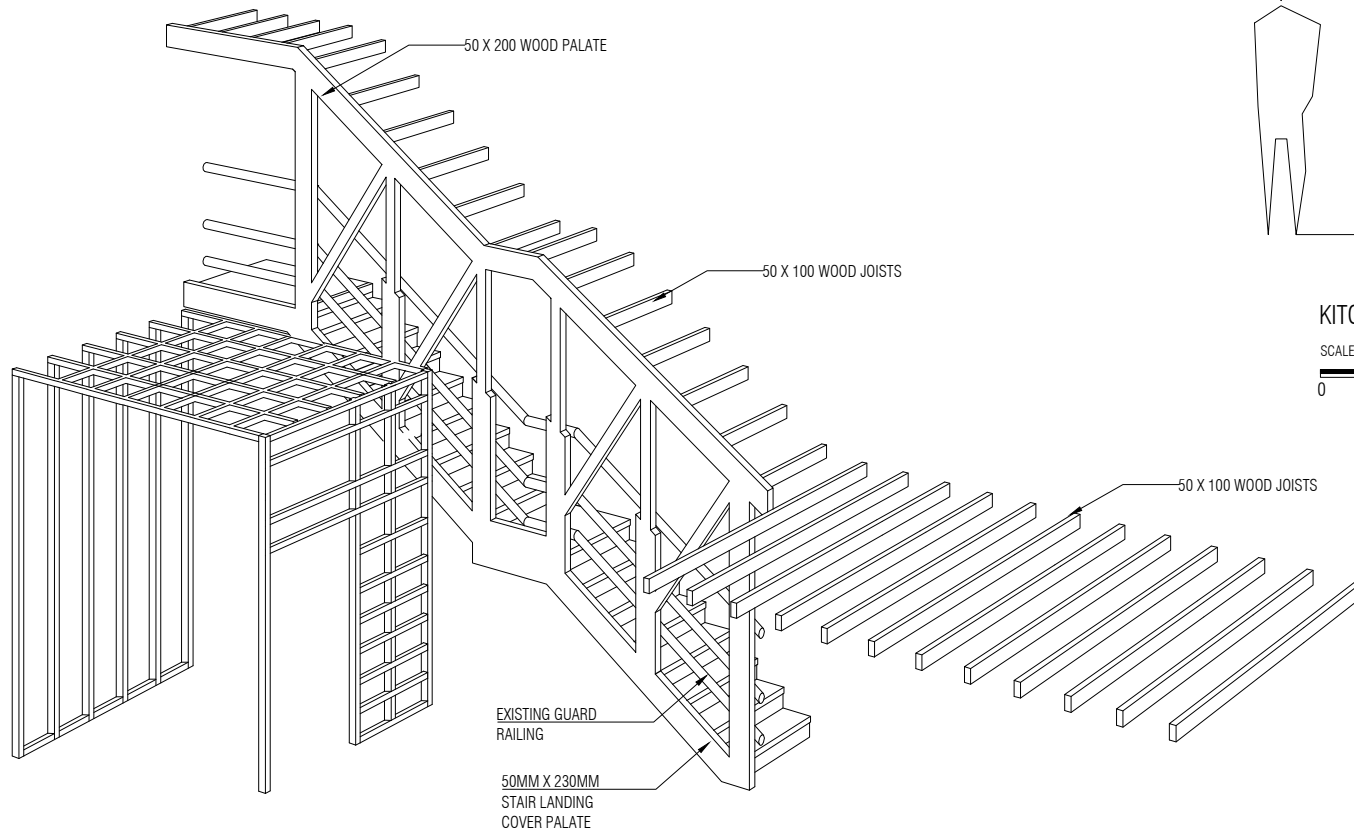

DOOR & WINDOW SCHEDULE

SCALE 1:50