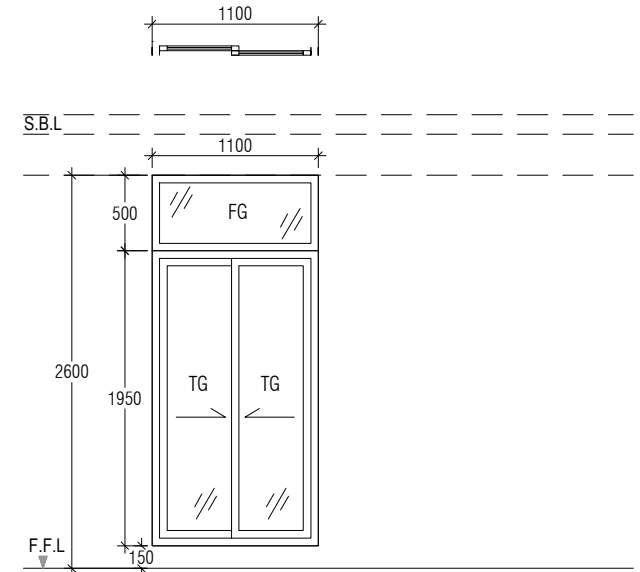

DOOR & WINDOW SCHEDULE

SCALE 1:50

FIRST FLOOR OPEN TERRACE AND STAIR

SCALE 1:50

FRONT WALL FRAMING

FRONT WALL FINISHING

RARE WALL FRAMING

RARE WALL FINISHING

SCALE 1:50

DOOR & WINDOW SCHEDULE

SCALE 1:50