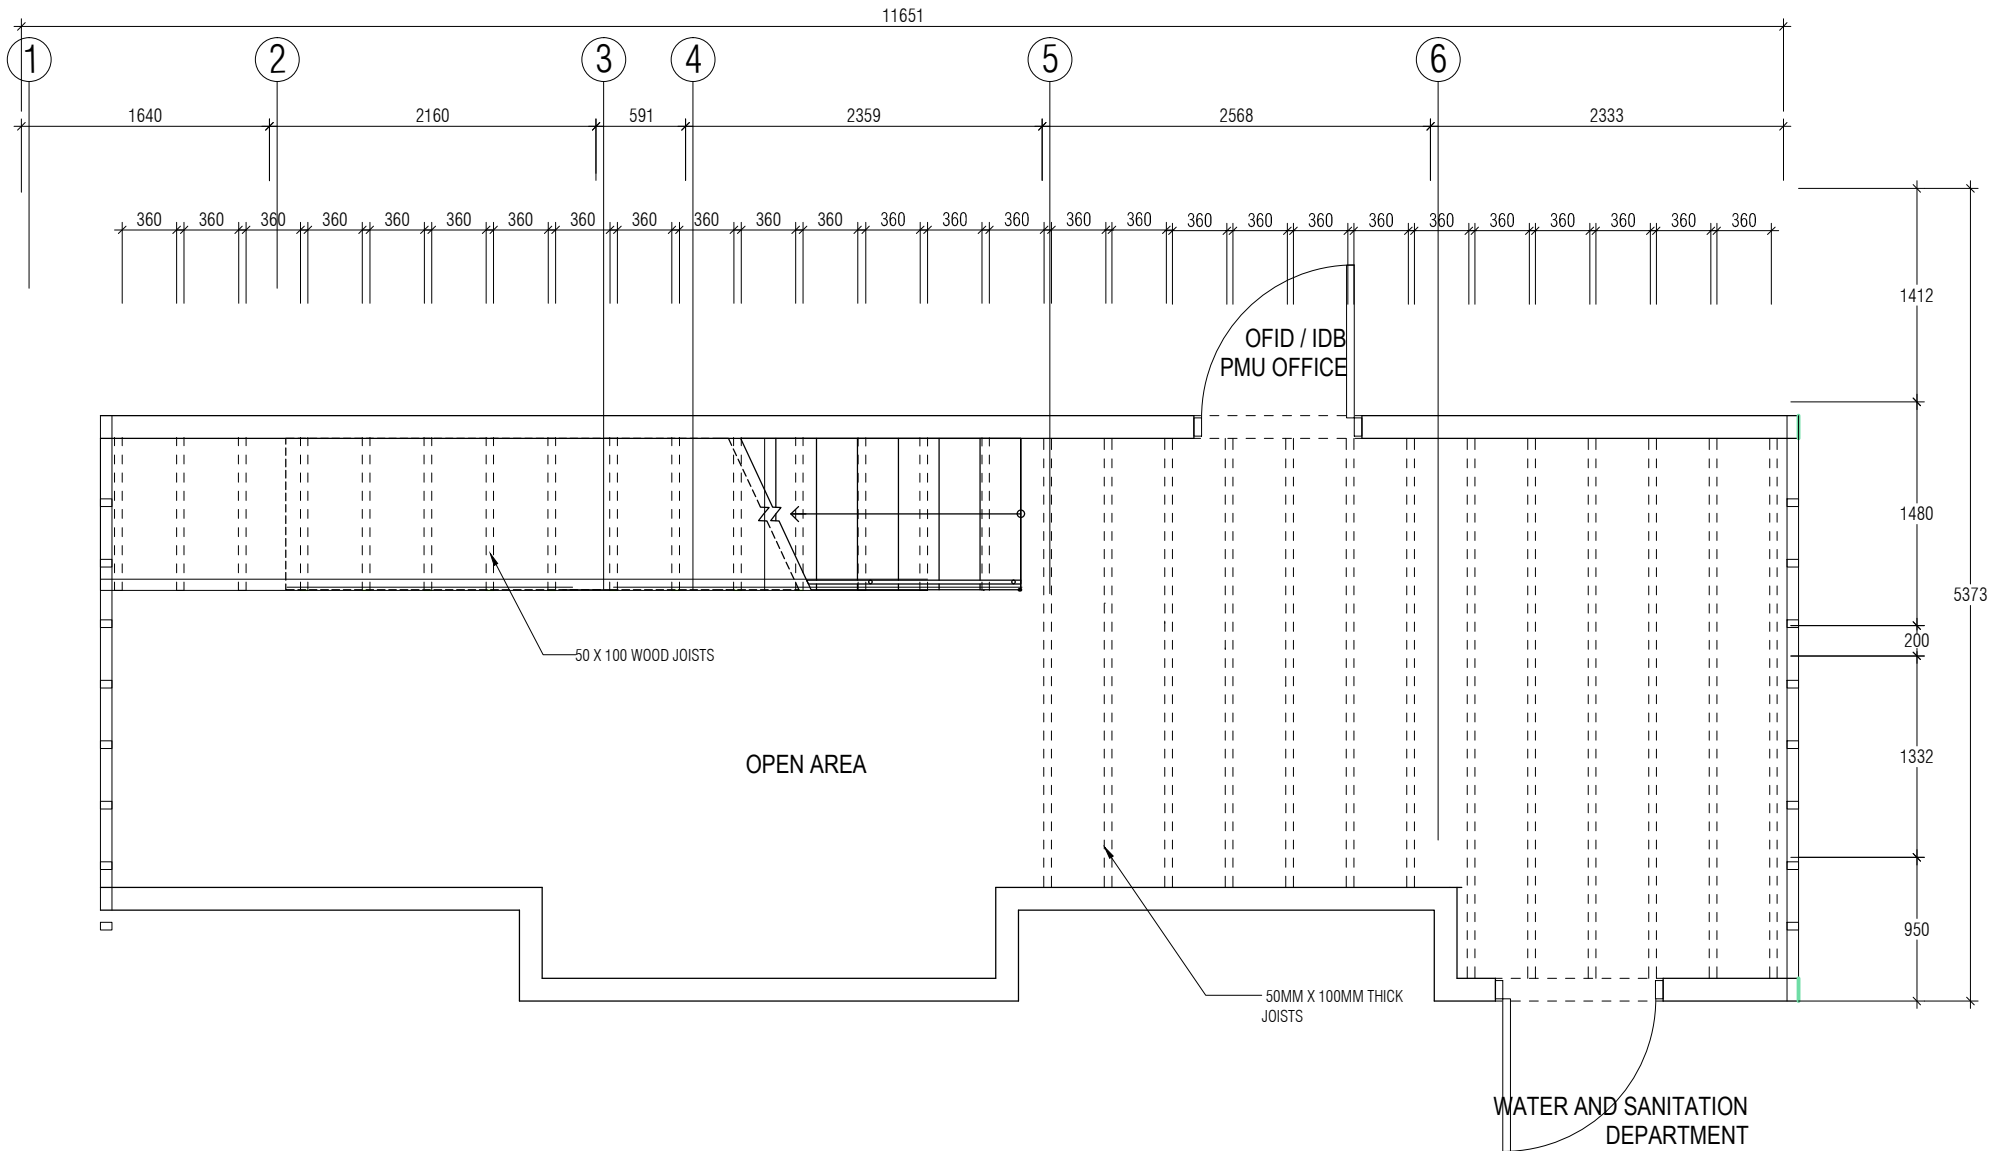

DOOR & WINDOW SCHEDULE

SCALE 1:50